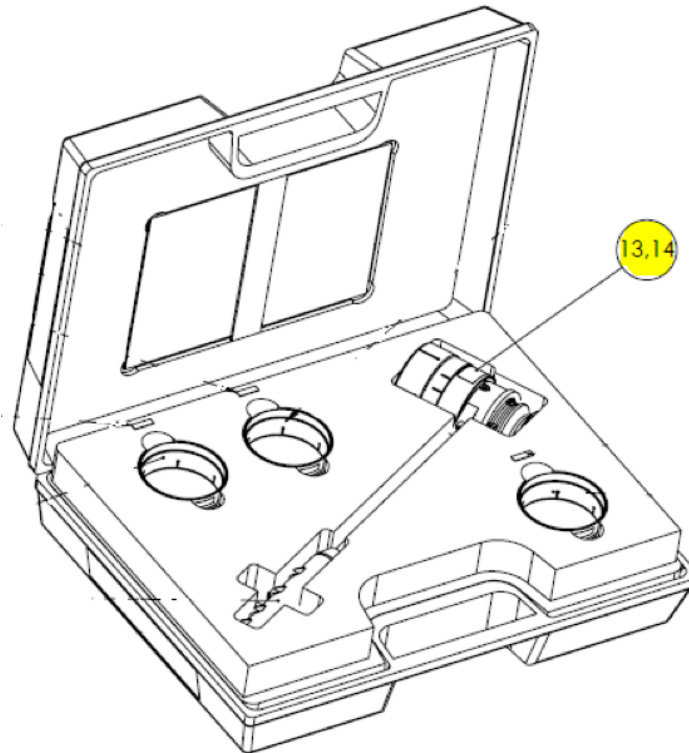

**2. RM00843-02 ETS 2.8X-FF Light Sticker on the Transportation Box (EU) Rev.2**

- 2.1 Size of Label: 150\*31 mm ± 0.1 mm
- 2.2 Material: Black Mat Vinyl; glue 851
- 2.3 Manufacturer printing color - White; Font - Arial; Font size -as pre illustration
- 2.4 Raw material of sticker: RM00728-02
- 2.5 UDI position: as per illustration

**Title: Labels Specifications for ETS 2.8X-FF Light (EU)**

Reference code: 100120006

Revision.0

**3. RM00874-02ETS 2.8X-FF Light Case Identification Label EU Rev.3**

- 3.1 Size of Label: 100\*120 mm ± 0.1 mm
- 3.2 Material: Polycarbonate (Lexan); Dual sided glue 3M 467
- 3.3 Thickness: 0.250mm
- 3.4 Logo: according to Specification No. 100050137-Specification of VisionCare Logo.
- 3.5 Label inscriptions: Color: print in color, Font Type: Ariel (6th row in Bold). Font size: as per illustration, Background: White, Label position: centered.

**4. RM01095-02 ETS Identification Label on telescope barrel (EU) Rev. 0**

- 4.1 Size of Label: 84\*14 mm ± 0.1 mm
- 4.2 Font type: Arial narrow
- 4.3 CE - Font type "CE"; Font size as per illustration
- 4.4 Raw material of sticker: RM01094-02
- 4.5 UDI position: as per illustration

**Title: Labels Specifications for ETS 2.8X-FF Light (EU)**

Reference code: 100120006

Revision.0

**5. RM00274-02 FRAGILE LABEL Rev .0**

ITEM NO.	PartNo	DESCRIPTION	CatNo	QTY.
13	RD006-0106	ETS Identification Label on telescope barrel (EU)	RM01095-02	1