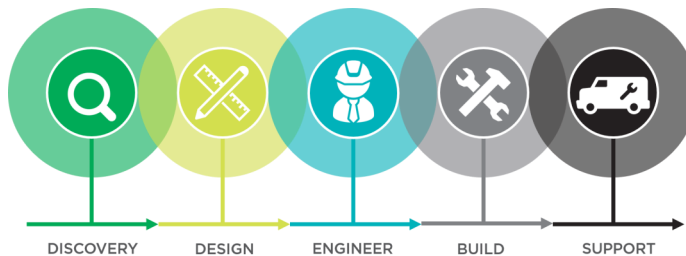

We would love to meet you! We can stop by your facility or have a virtual meeting. At Limbach, we bring value to the building owner. Let us show you how!

COVID-19 Risk Mitigation

Air Handler Disinfection

Air Balancing

Air Filtration Upgrades

Air Scrubbers / UVGI / Bipolar Ionization

Mechanical Service 3.0

Our technicians are equipped with the next generation of software. Let us show you the diagnosis and solution without you even having to leave your desk with our XO1 cloud based technology. With our Virtual Technician service you can get and up and running faster with on demand troubleshooting. All you need is a cell phone or tablet!