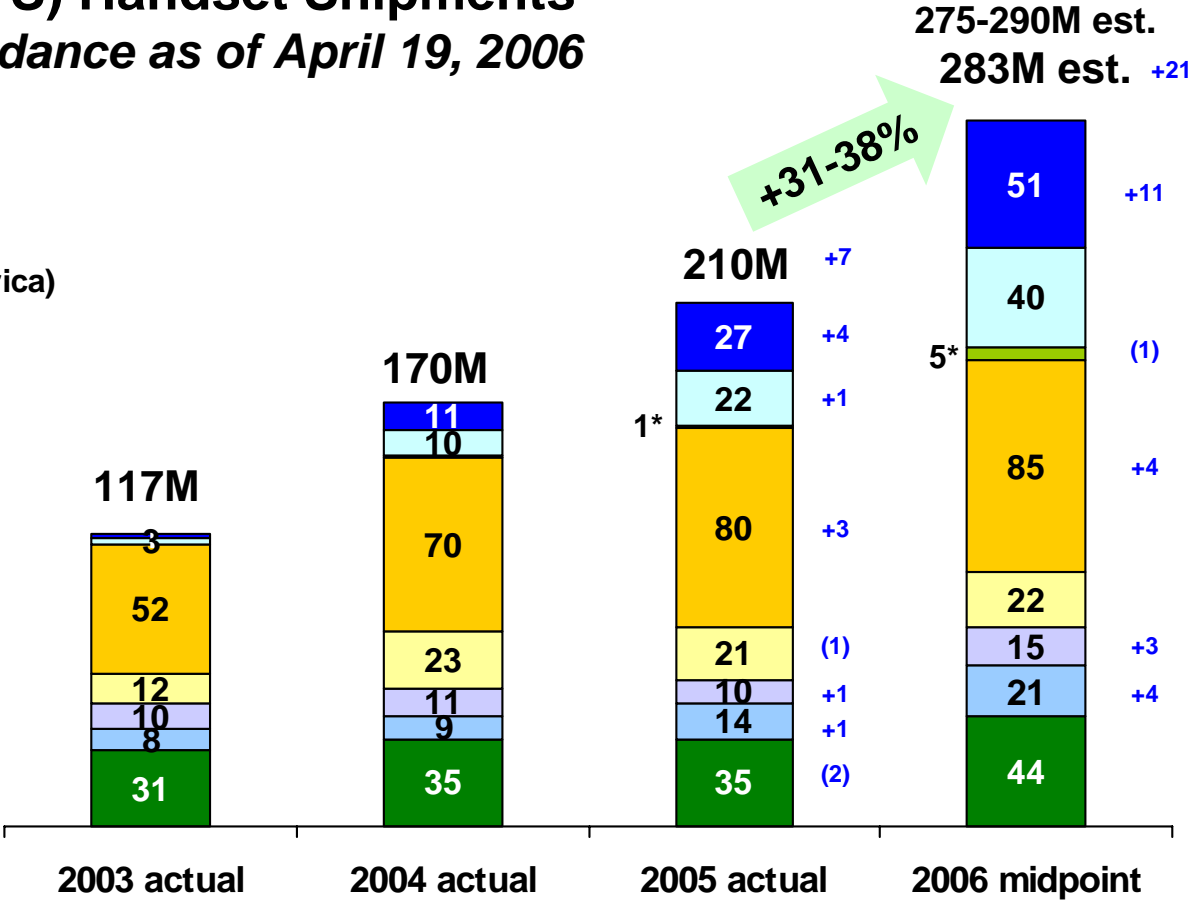

CDMA and WCDMA (UMTS) Handset Shipments Calendar Year (Millions), Guidance as of April 19, 2006

- WCDMA Europe
- WCDMA Asia
- WCDMA ROW (Includes North America)
- CDMA US/Canada
- CDMA Americas
- CDMA China
- CDMA India
- CDMA Korea, Japan, SEA, ROW

	2003 actual	2004 actual	2005 actual	2006 midpoint
CDMA	113M	148M	160M	187M est.
WCDMA	4M	22M	50M	96M est.

Note: Regional handset shipment estimates are midpoint estimates and include data devices, telematics, security devices and some quantity of channel inventory.