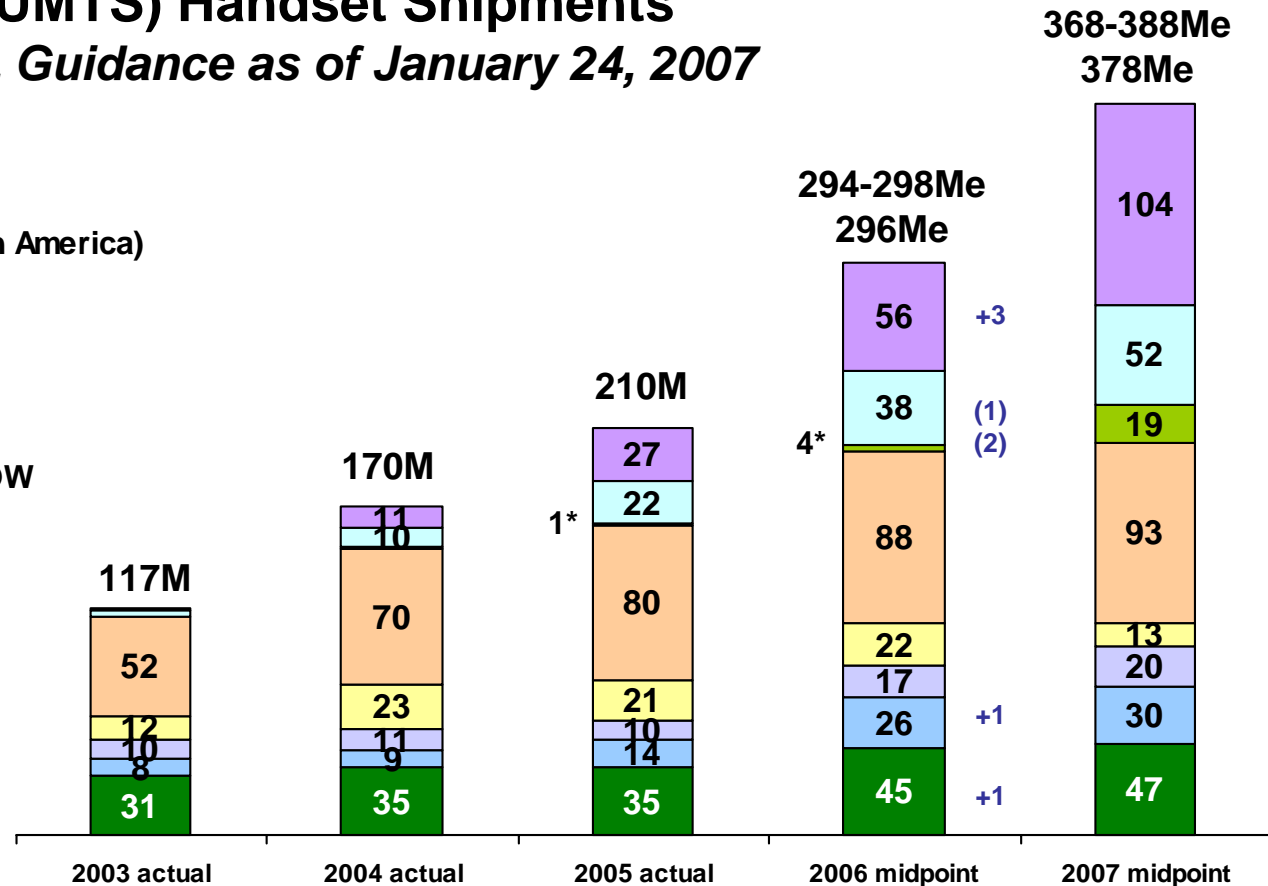

CDMA and WCDMA (UMTS) Handset Shipments Calendar Year (Millions), Guidance as of January 24, 2007

- WCDMA Europe
- WCDMA Asia
- WCDMA ROW (Includes North America)
- CDMA US/Canada
- CDMA Latin America
- CDMA China
- CDMA India
- CDMA Korea, Japan, SEA, ROW

Excludes China 3G licenses

WCDMA	4M	22M	50M	98M est.	175M est.
CDMA	113M	148M	160M	198M est. +2	203M est.
Total	117M	170M	210M	296M est.	378M est.

Change from prior guidance

Note: Regional handset shipment estimates are QUALCOMM midpoint estimates and include data devices, telematics, security devices and some quantity of channel inventory.

*WCDMA ROW includes North America