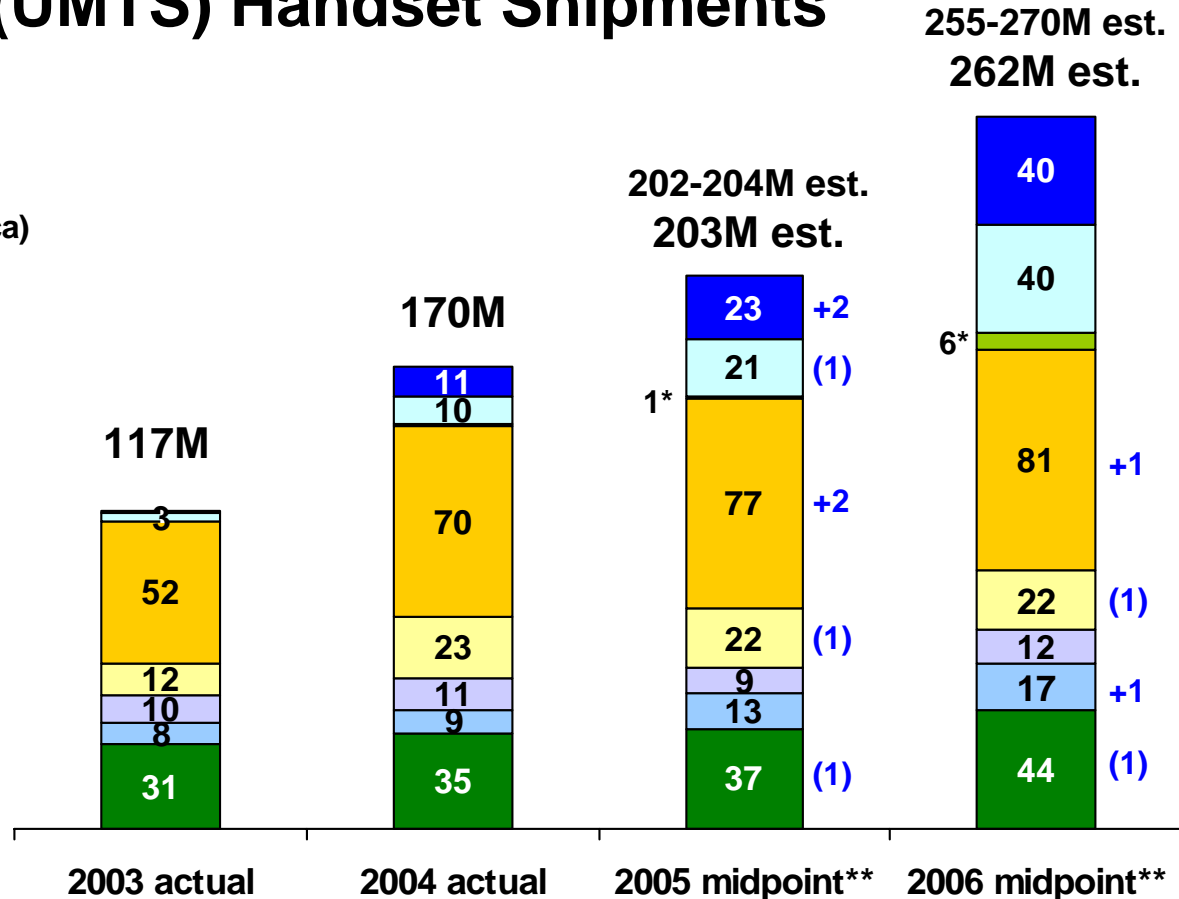

# CDMA and WCDMA (UMTS) Handset Shipments

Calendar Year (*Millions*)

- WCDMA Europe
- WCDMA Asia
- WCDMA ROW (Includes North America)
- CDMA US/Canada
- CDMA Americas
- CDMA China
- CDMA India
- CDMA Korea, Japan, SEA, ROW

	2003 actual	2004 actual	2005 midpoint**	2006 midpoint**
<b>CDMA</b>	113M	148M	158M est.	176M est.
<b>WCDMA</b>	4M	22M	45M est.	86M est.

Note: Regional handset shipment estimates are midpoint estimates and include data devices, telematics, security devices and some quantity of channel inventory.