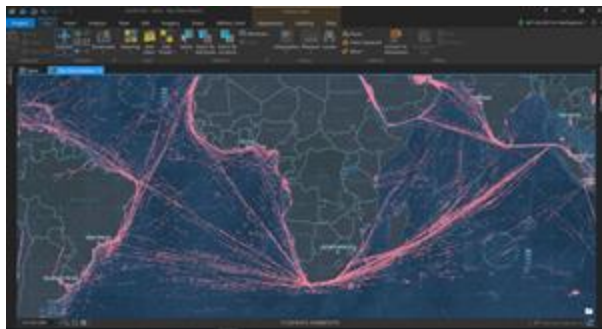

April 17, 2018

Spire Data Now A Simple Integration for Existing Esri Customers

TAMPA, Florida, April 17, 2018 (GLOBE NEWSWIRE) -- **Spire Global Inc. and Esri, Inc. today announced the start of a new relationship that will enable Esri's global user base across a broad range of industries to create even more powerful and effective products.**

Live feed from Spire API using Esri's GeoEvent Server and Operations Dashboard

Spire 1-day data (14M+ features) in ArcGIS Pro

Spire Global Inc. is proud to announce its participation in the Esri Partner Network. Esri Silver Partners are a select group and must demonstrate a commitment to help further develop and support the ArcGIS® platform and the Esri user community at large. Spire's unique datasets collected from its low earth orbit satellite constellation can now be easily integrated into the ArcGIS platform.

"With Spire's agile nanosatellite technology and infrastructure gathering data and the ArcGIS platform analyzing it, we are making a powerful team for the benefit of the maritime industry

and beyond." says Rafael Ponce, Maritime Consultant at Esri.