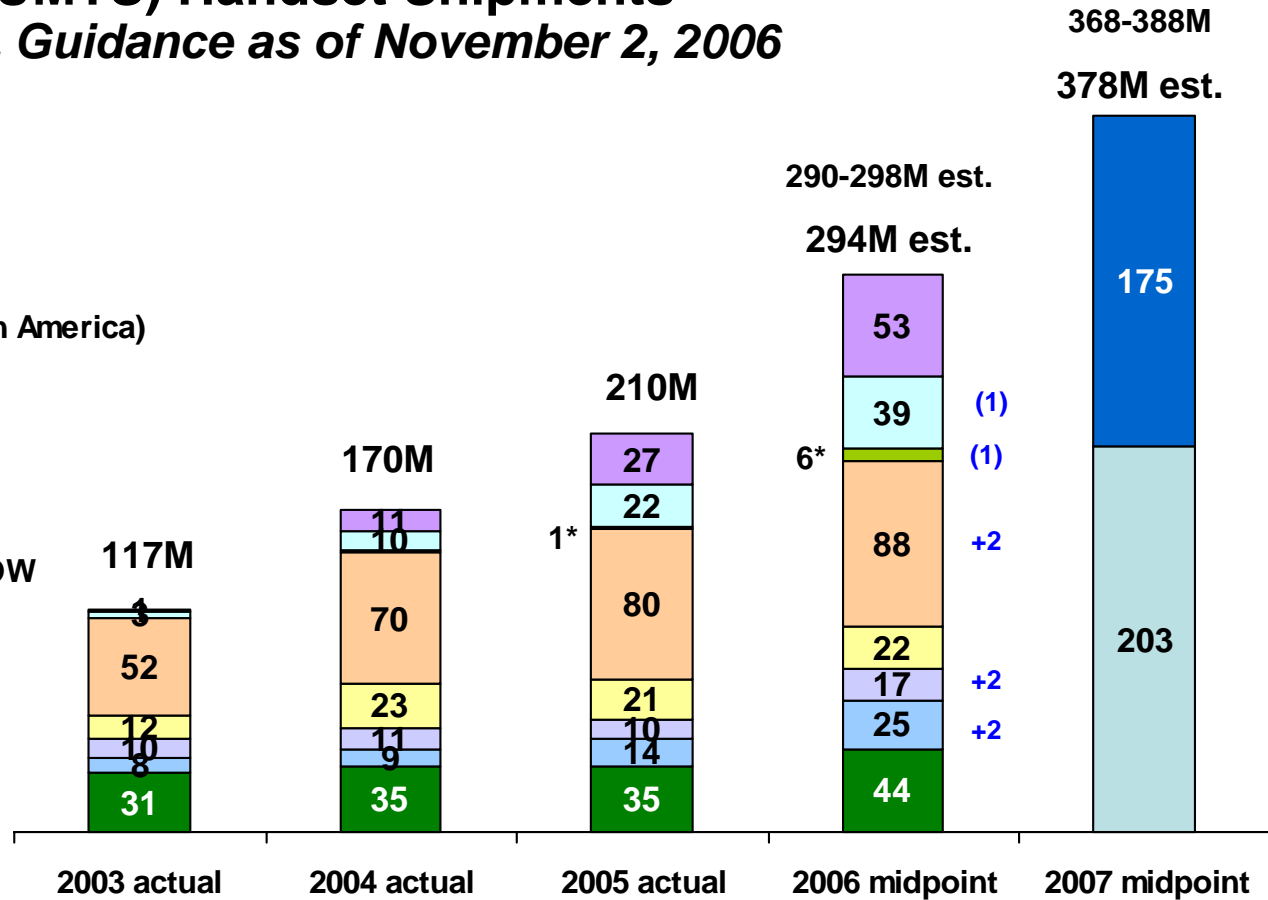

CDMA and WCDMA (UMTS) Handset Shipments Calendar Year (Millions), Guidance as of November 2, 2006

- WCDMA Total
- CDMA Total
- WCDMA Europe
- WCDMA Asia
- WCDMA ROW (Includes North America)
- CDMA US/Canada
- CDMA Americas
- CDMA China
- CDMA India
- CDMA Korea, Japan, SEA, ROW

WCDMA	4M	22M	50M	98M est.	175M est.
CDMA	<u>113M</u>	<u>148M</u>	<u>160M</u>	<u>196M est.</u>	<u>203M est.</u>
Total	117M	170M	210M	294M est.	378M est.

Note: Regional handset shipment estimates are QUALCOMM midpoint estimates and include data devices, telematics, security devices and some quantity of channel inventory.