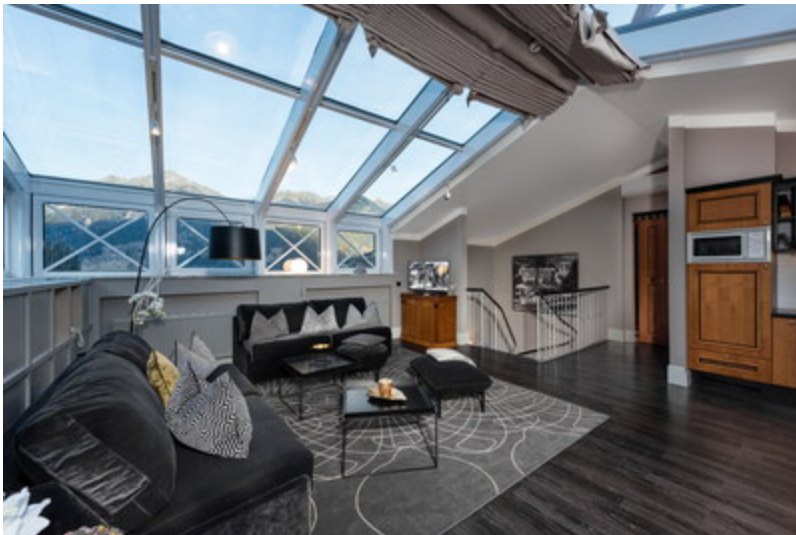

April 10, 2019

TRAVEL+
LEISURE

The Registry Collection® Program Expands Vacation Exchange Network across the Globe with New Affiliations

New affiliates from New York to India provide luxurious vacations worldwide

ORLANDO, Fla., April 10, 2019 /PRNewswire/ -- [The Registry Collection](#)® program, the world's largest luxury vacation exchange program, has added 21 new resorts to its collection in the past year, bringing the total number of affiliated resorts to 243. Spanning five continents, these newly affiliated resorts offer luxurious accommodations and unparalleled experiences around the globe.

Owners at exclusive affiliated properties have the privilege of enrollment as a member of *The Registry Collection* program, offering members a world of luxury vacation opportunities and experiences in many of the most desirable resort destinations. Members of The Registry Collection program are able to enjoy distinctive benefits and exclusive services.

From urban escapes to breathtaking coastal hideaways, and mountain chalets to lush nature resorts, The Registry Collection's expanded portfolio now includes:

- Positioned in the heart of vibrant midtown Manhattan, **Club Wyndham Midtown 45** boasts boutique-style elegance just steps away from everything this world-renowned city has to offer. The resort is centrally-located within walking distance of Grand Central Station, the midtown Manhattan business district, Madison Avenue, Park Avenue restaurants and Fifth Avenue shopping. Guests can enjoy incomparable views of the Chrysler Building and midtown Manhattan from the rooftop lounge.
- Blending rustic charm with the elegance of contemporary Mexico, **The Penthouses at Sirena del Mar by Welk Resorts** in Cabo San Lucas is perched on the cliffs of the