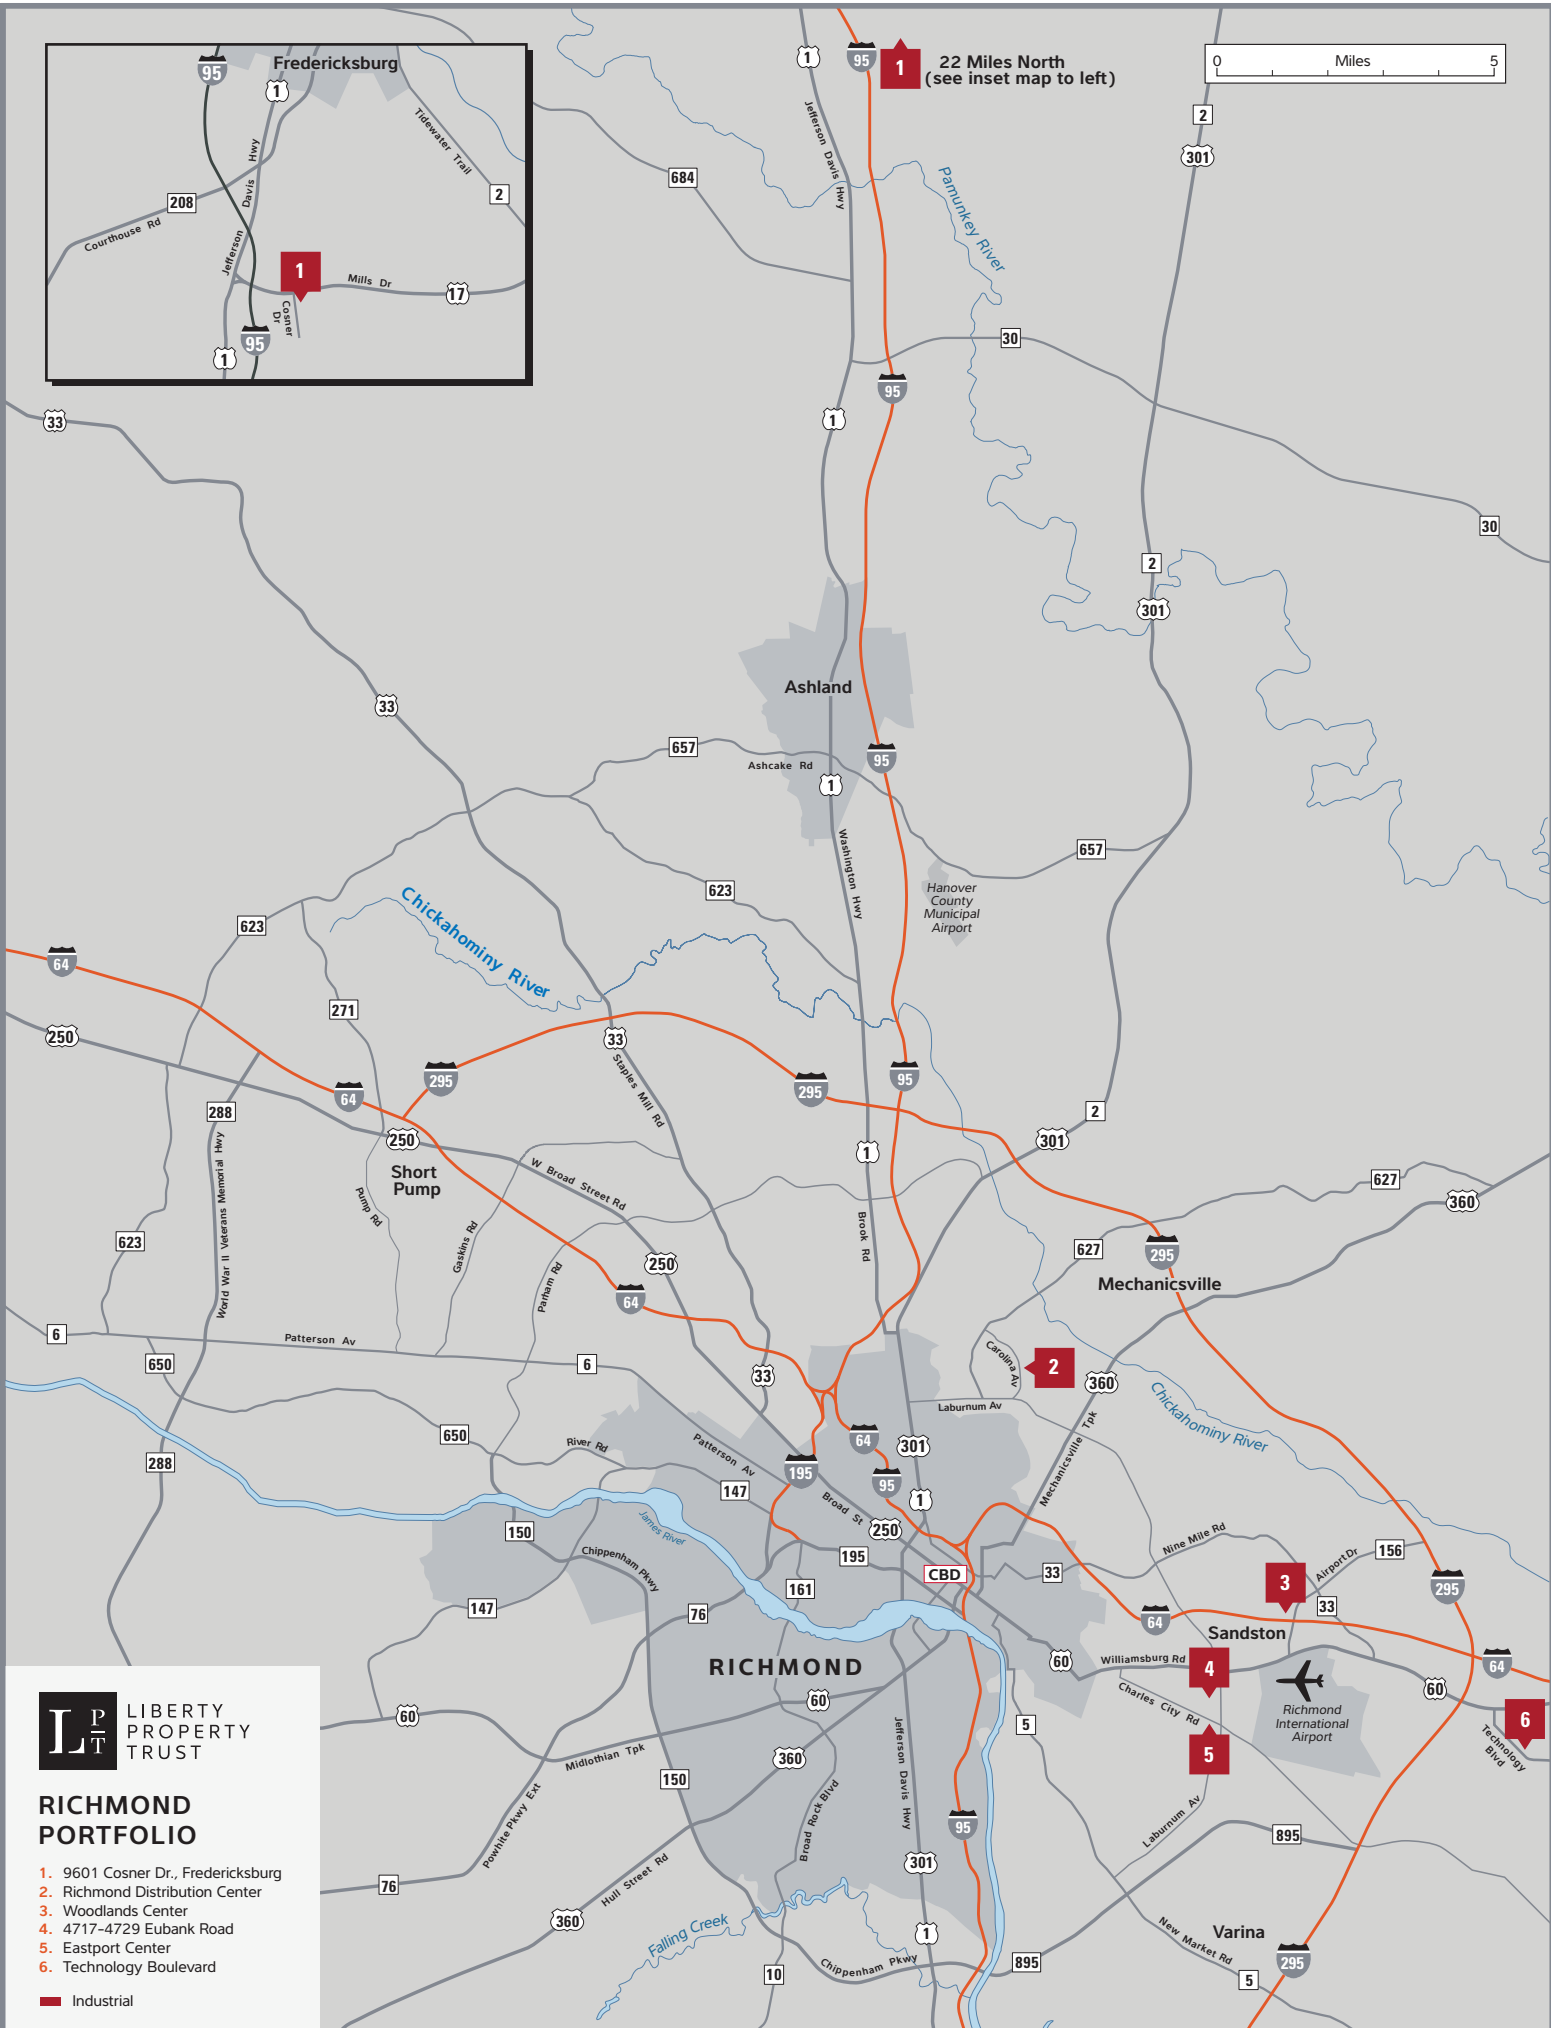

**1** 22 Miles North  
(see inset map to left)

**RICHMOND PORTFOLIO**

- 1. 9601 Cosner Dr., Fredericksburg
- 2. Richmond Distribution Center
- 3. Woodlands Center
- 4. 4717-4729 Eubank Road
- 5. Eastport Center
- 6. Technology Boulevard

■ Industrial