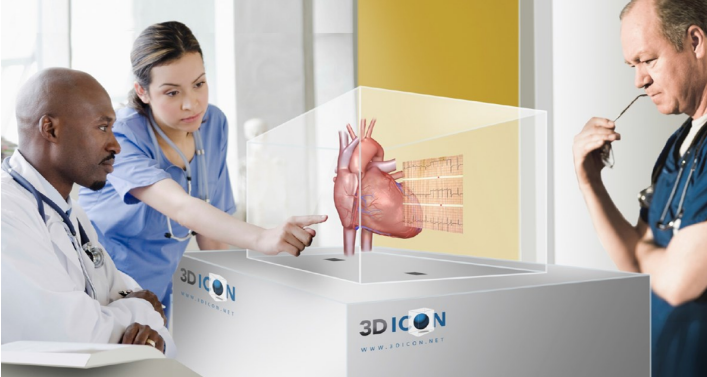

## Coretec CSpace®

Glasses-Free 3D Volumetric Display.

Coretec CSpace will deliver 800 million voxels in a full color desktop format having a 360 degree viewing angle.

The creation of high resolution images in a glass chamber reduces eye and cognitive fatigue that can degrade user comfort, endurance and reliability during decision making.

## The Possibility

Coretec CSpace is a patented, glasses-free 3D static volumetric display technology, designed to produce high-resolution, full-color, true 3D images from 3D datasets. These datasets can be generated by imaging systems or transformed from raw datasets (e.g., cyber data), that can benefit from visualization in 3D. The result is replication, as closely as possible, of natural viewing conditions that do not limit the viewing zone available to the viewer.